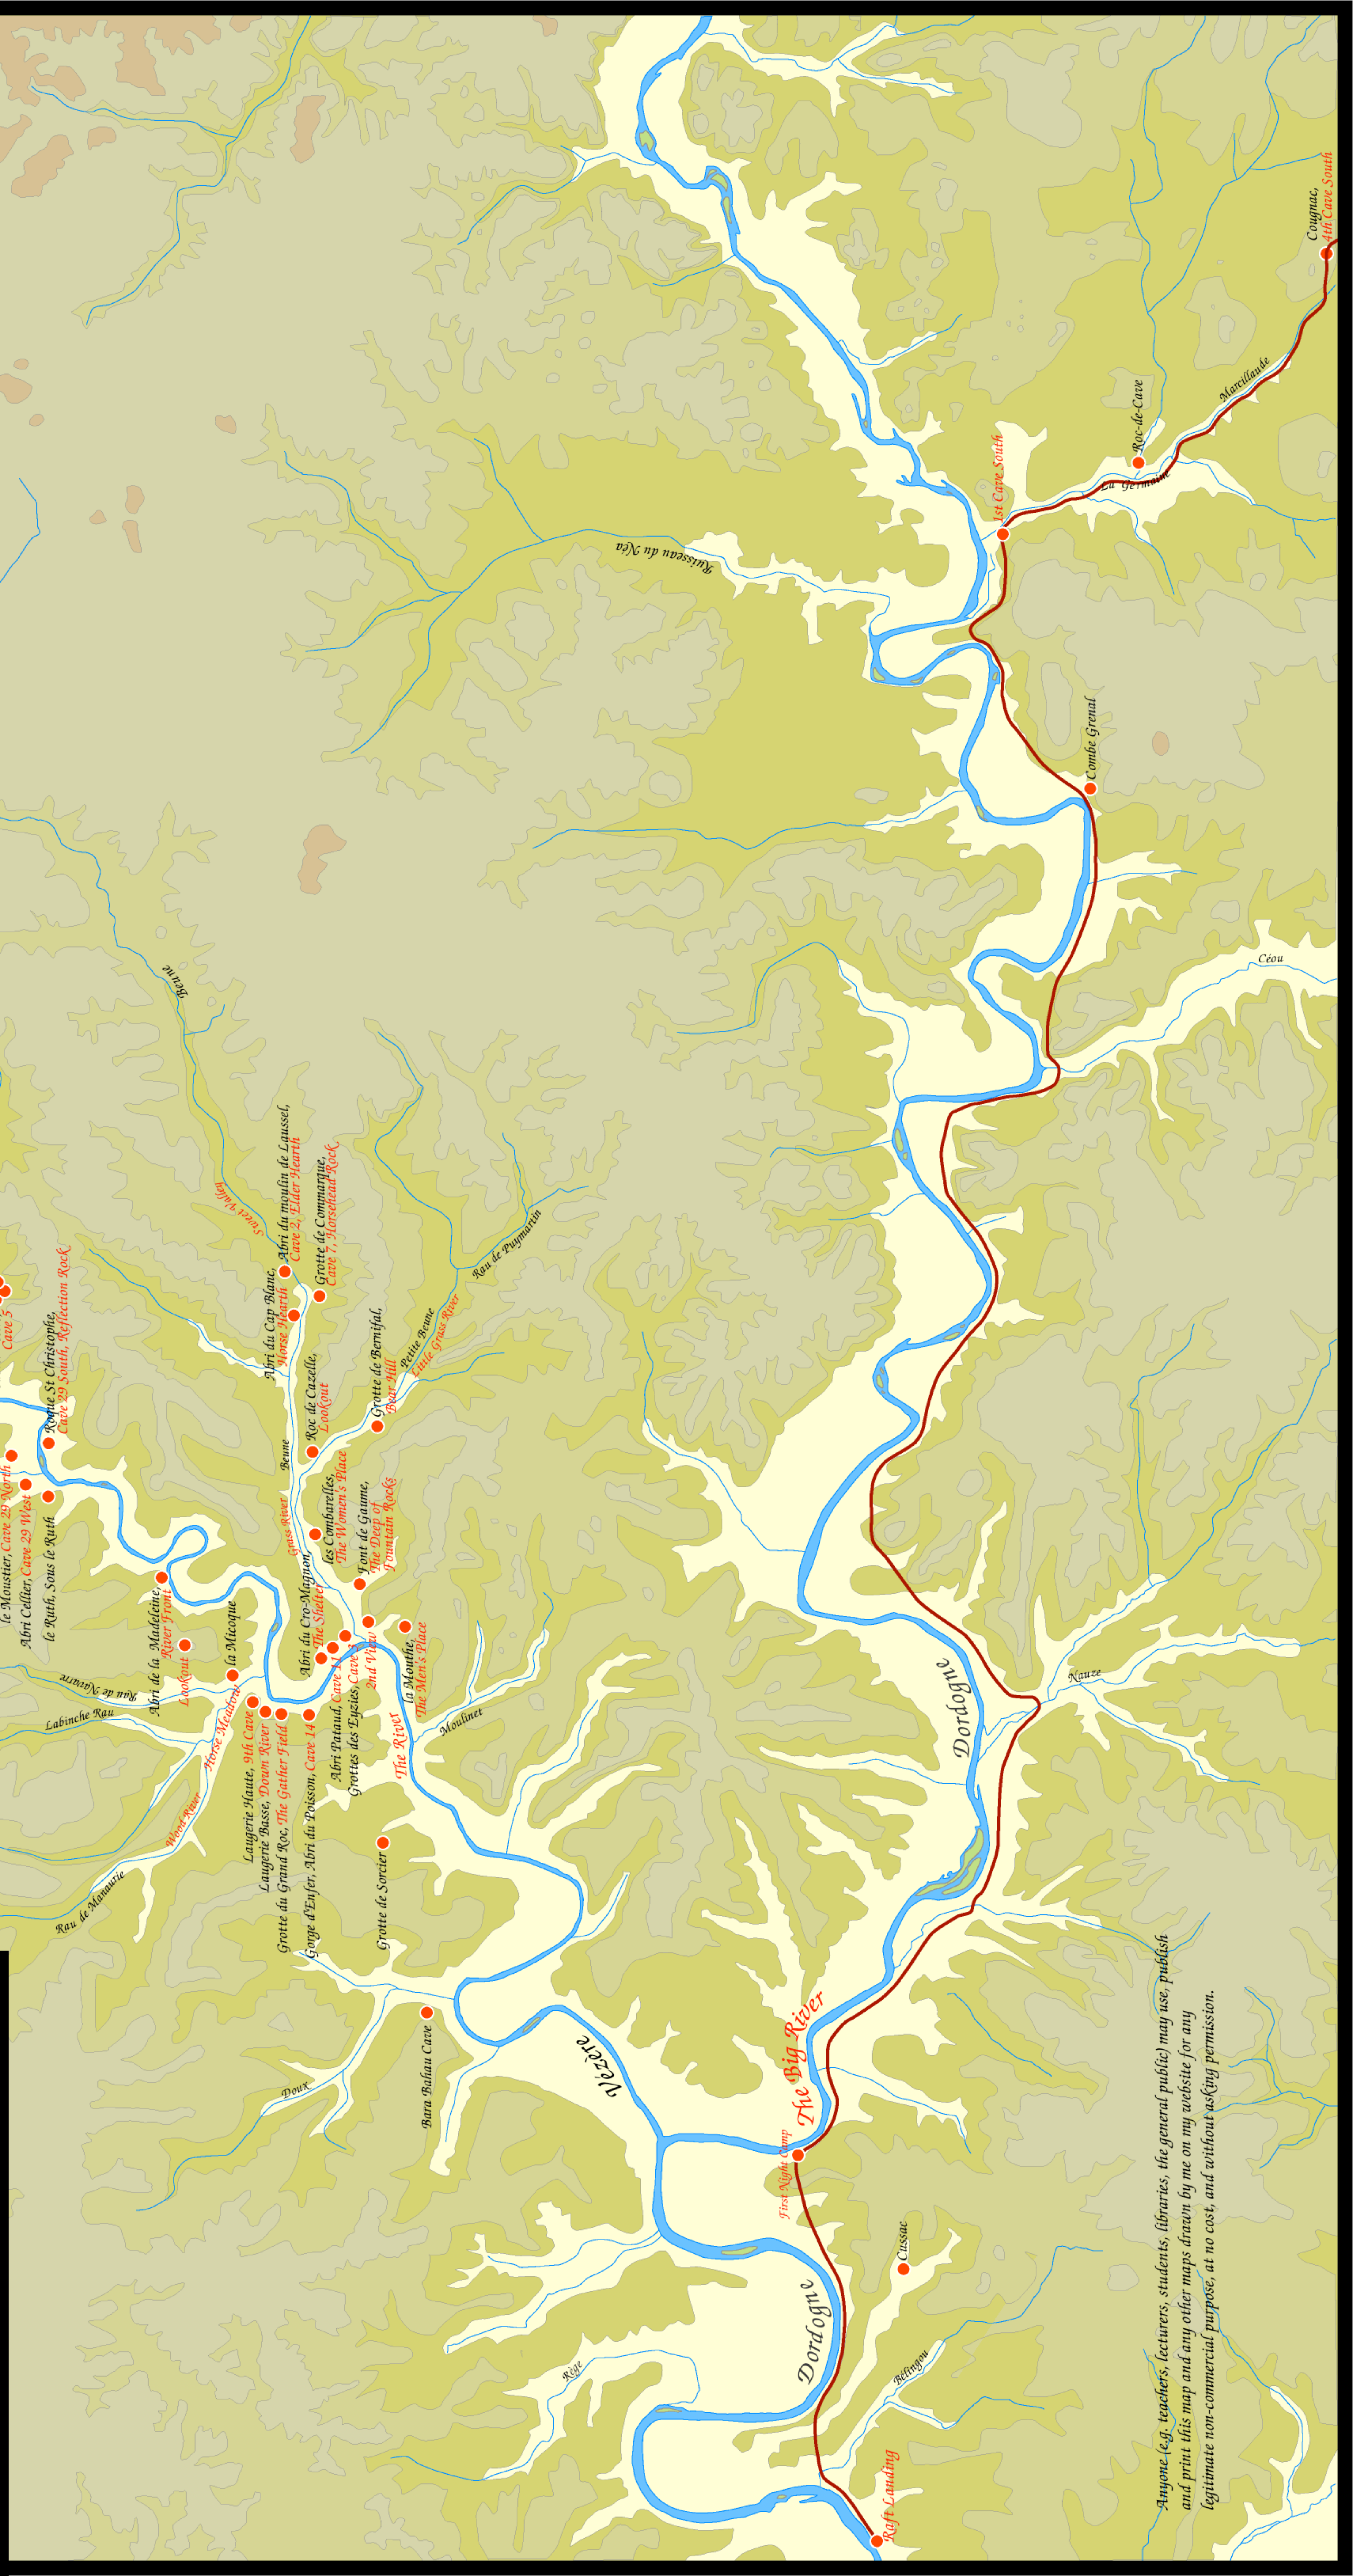

Land of Painted Caves Zelandonii Extended Area

© Don Stitt/Mapbox 2011 published on donsmaps.com
Version 2011/06/03

Anyone (e.g. teachers, lecturers, students, libraries, the general public) may use, publish and print this map and any other maps drawn by me on my website for any legitimate non-commercial purpose, at no cost, and without asking permission.