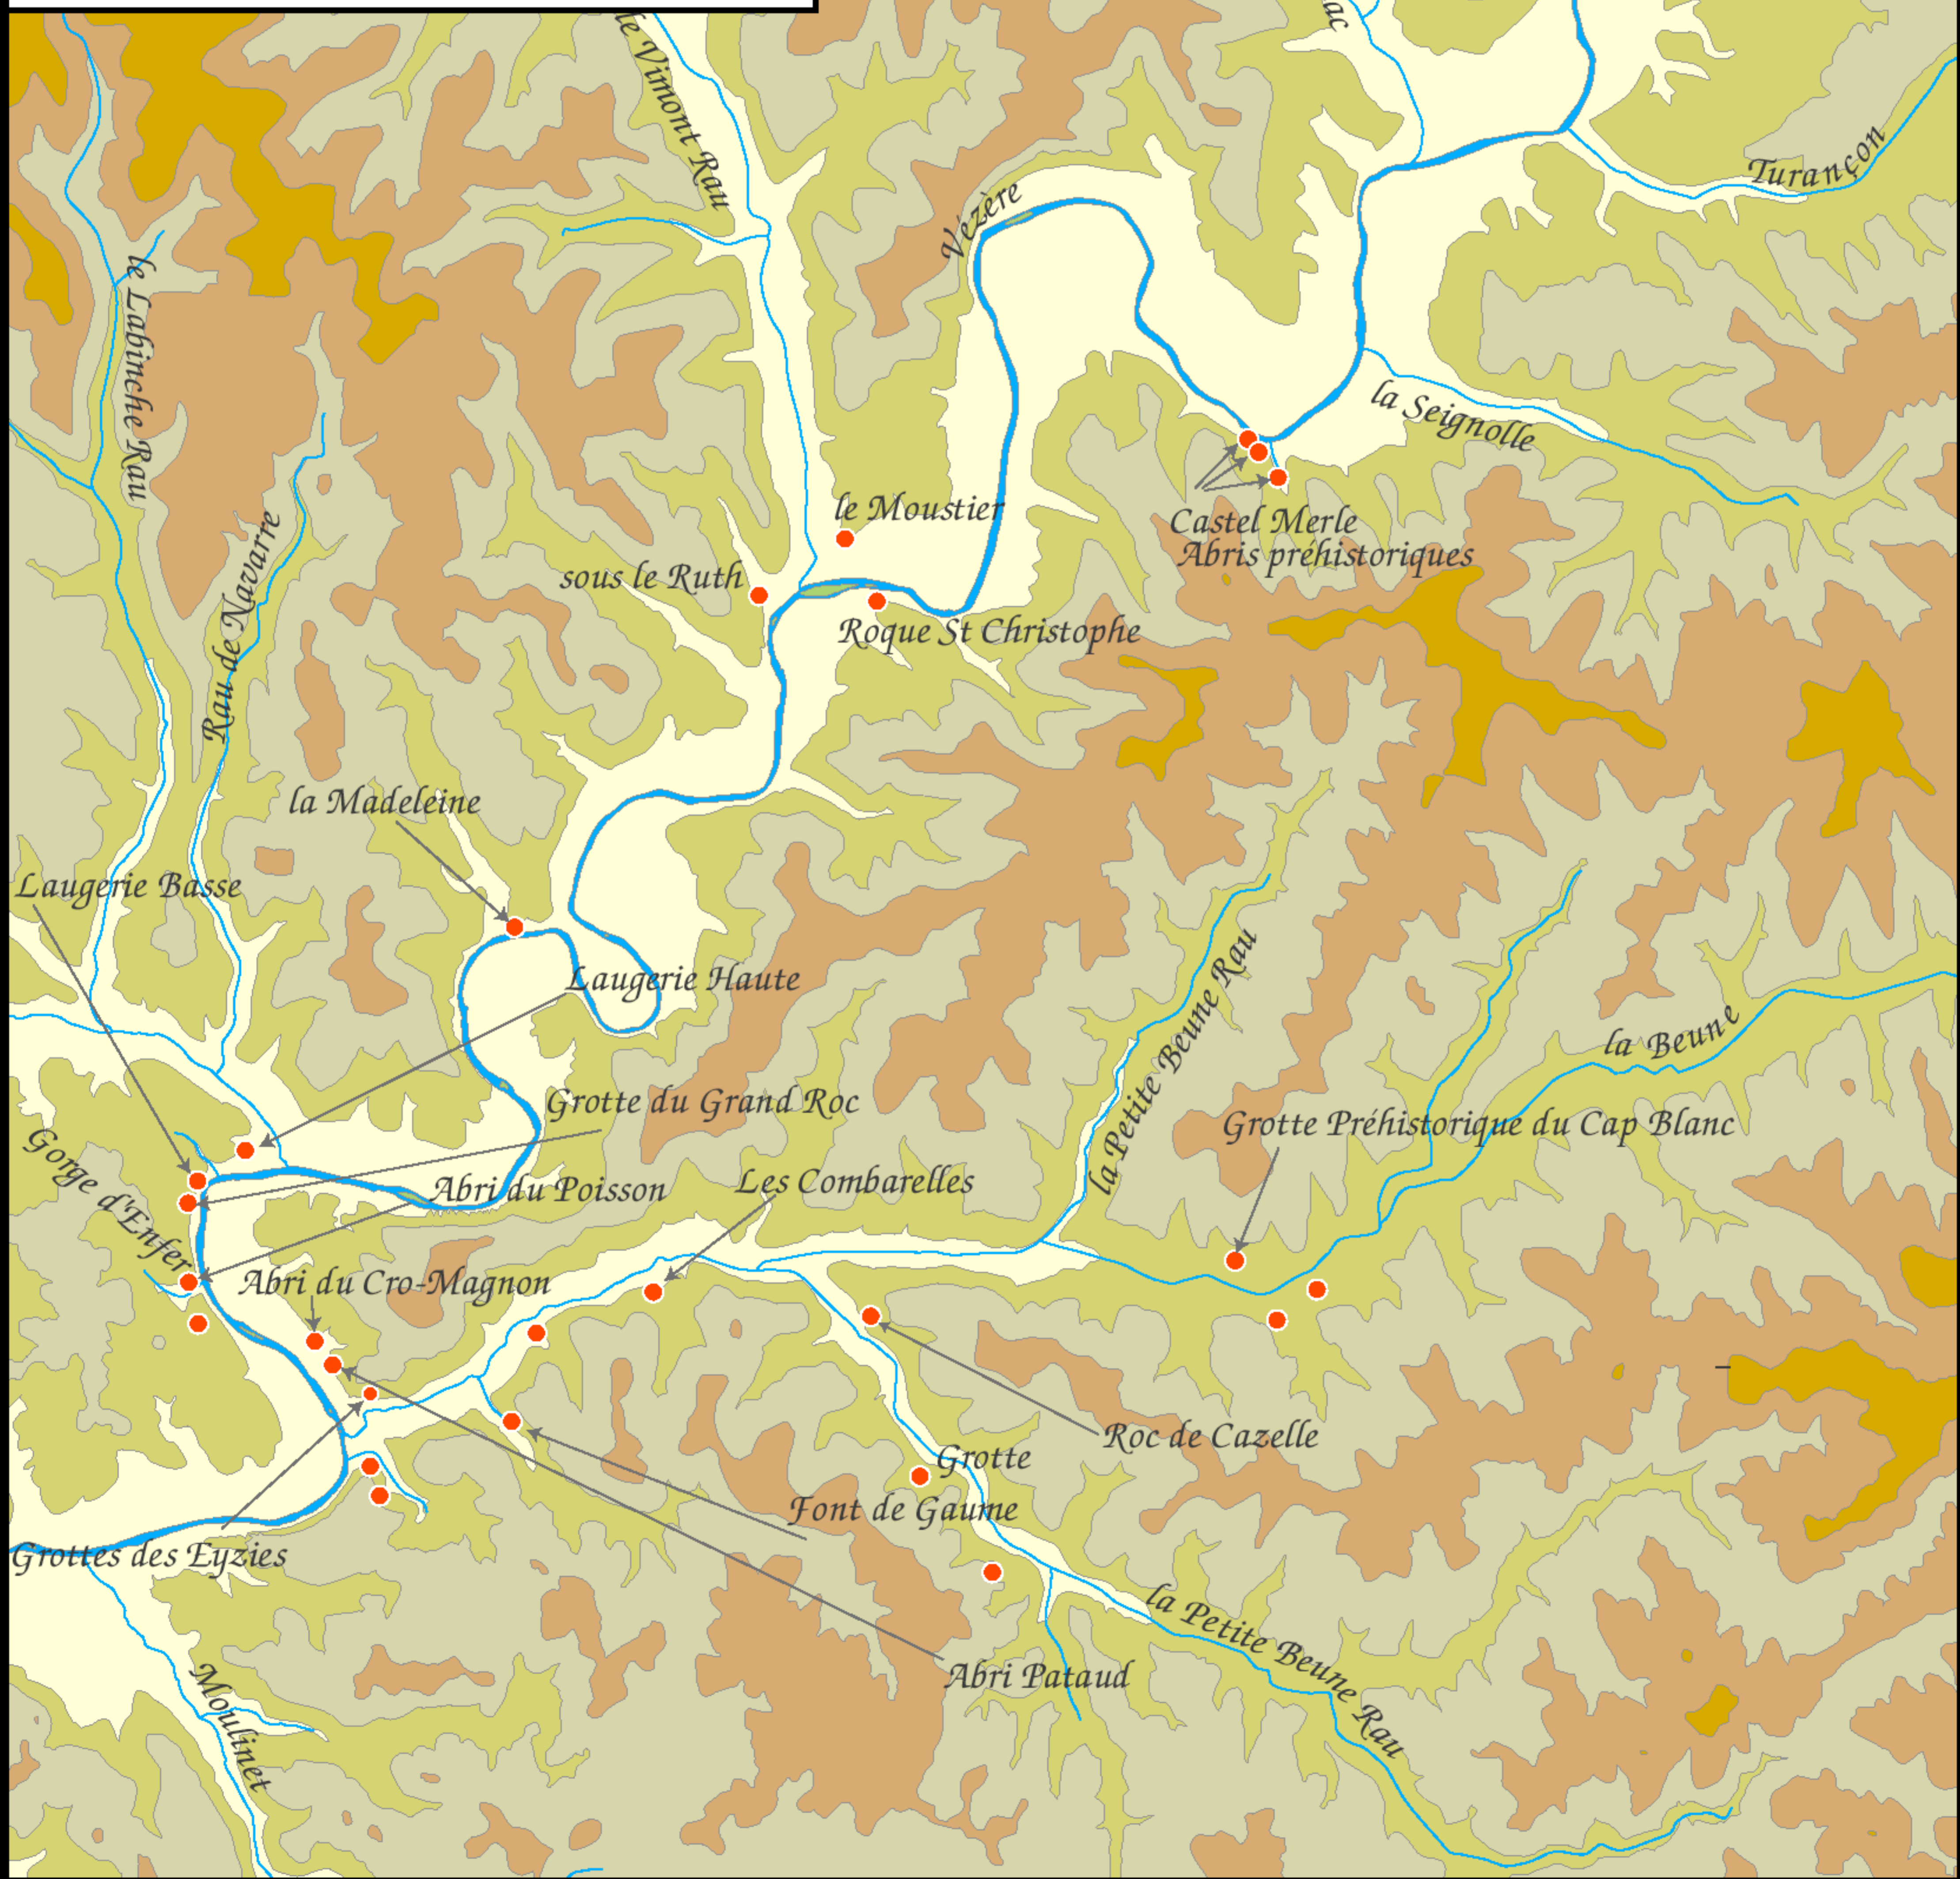

The Vézère Valley

Heights above Sea Level

Version 11.03.2004
 © Don Hitchcock 2004
 Email: don@northnet.com.au
 Web Site: <http://www.hominids.com/donsmaps>