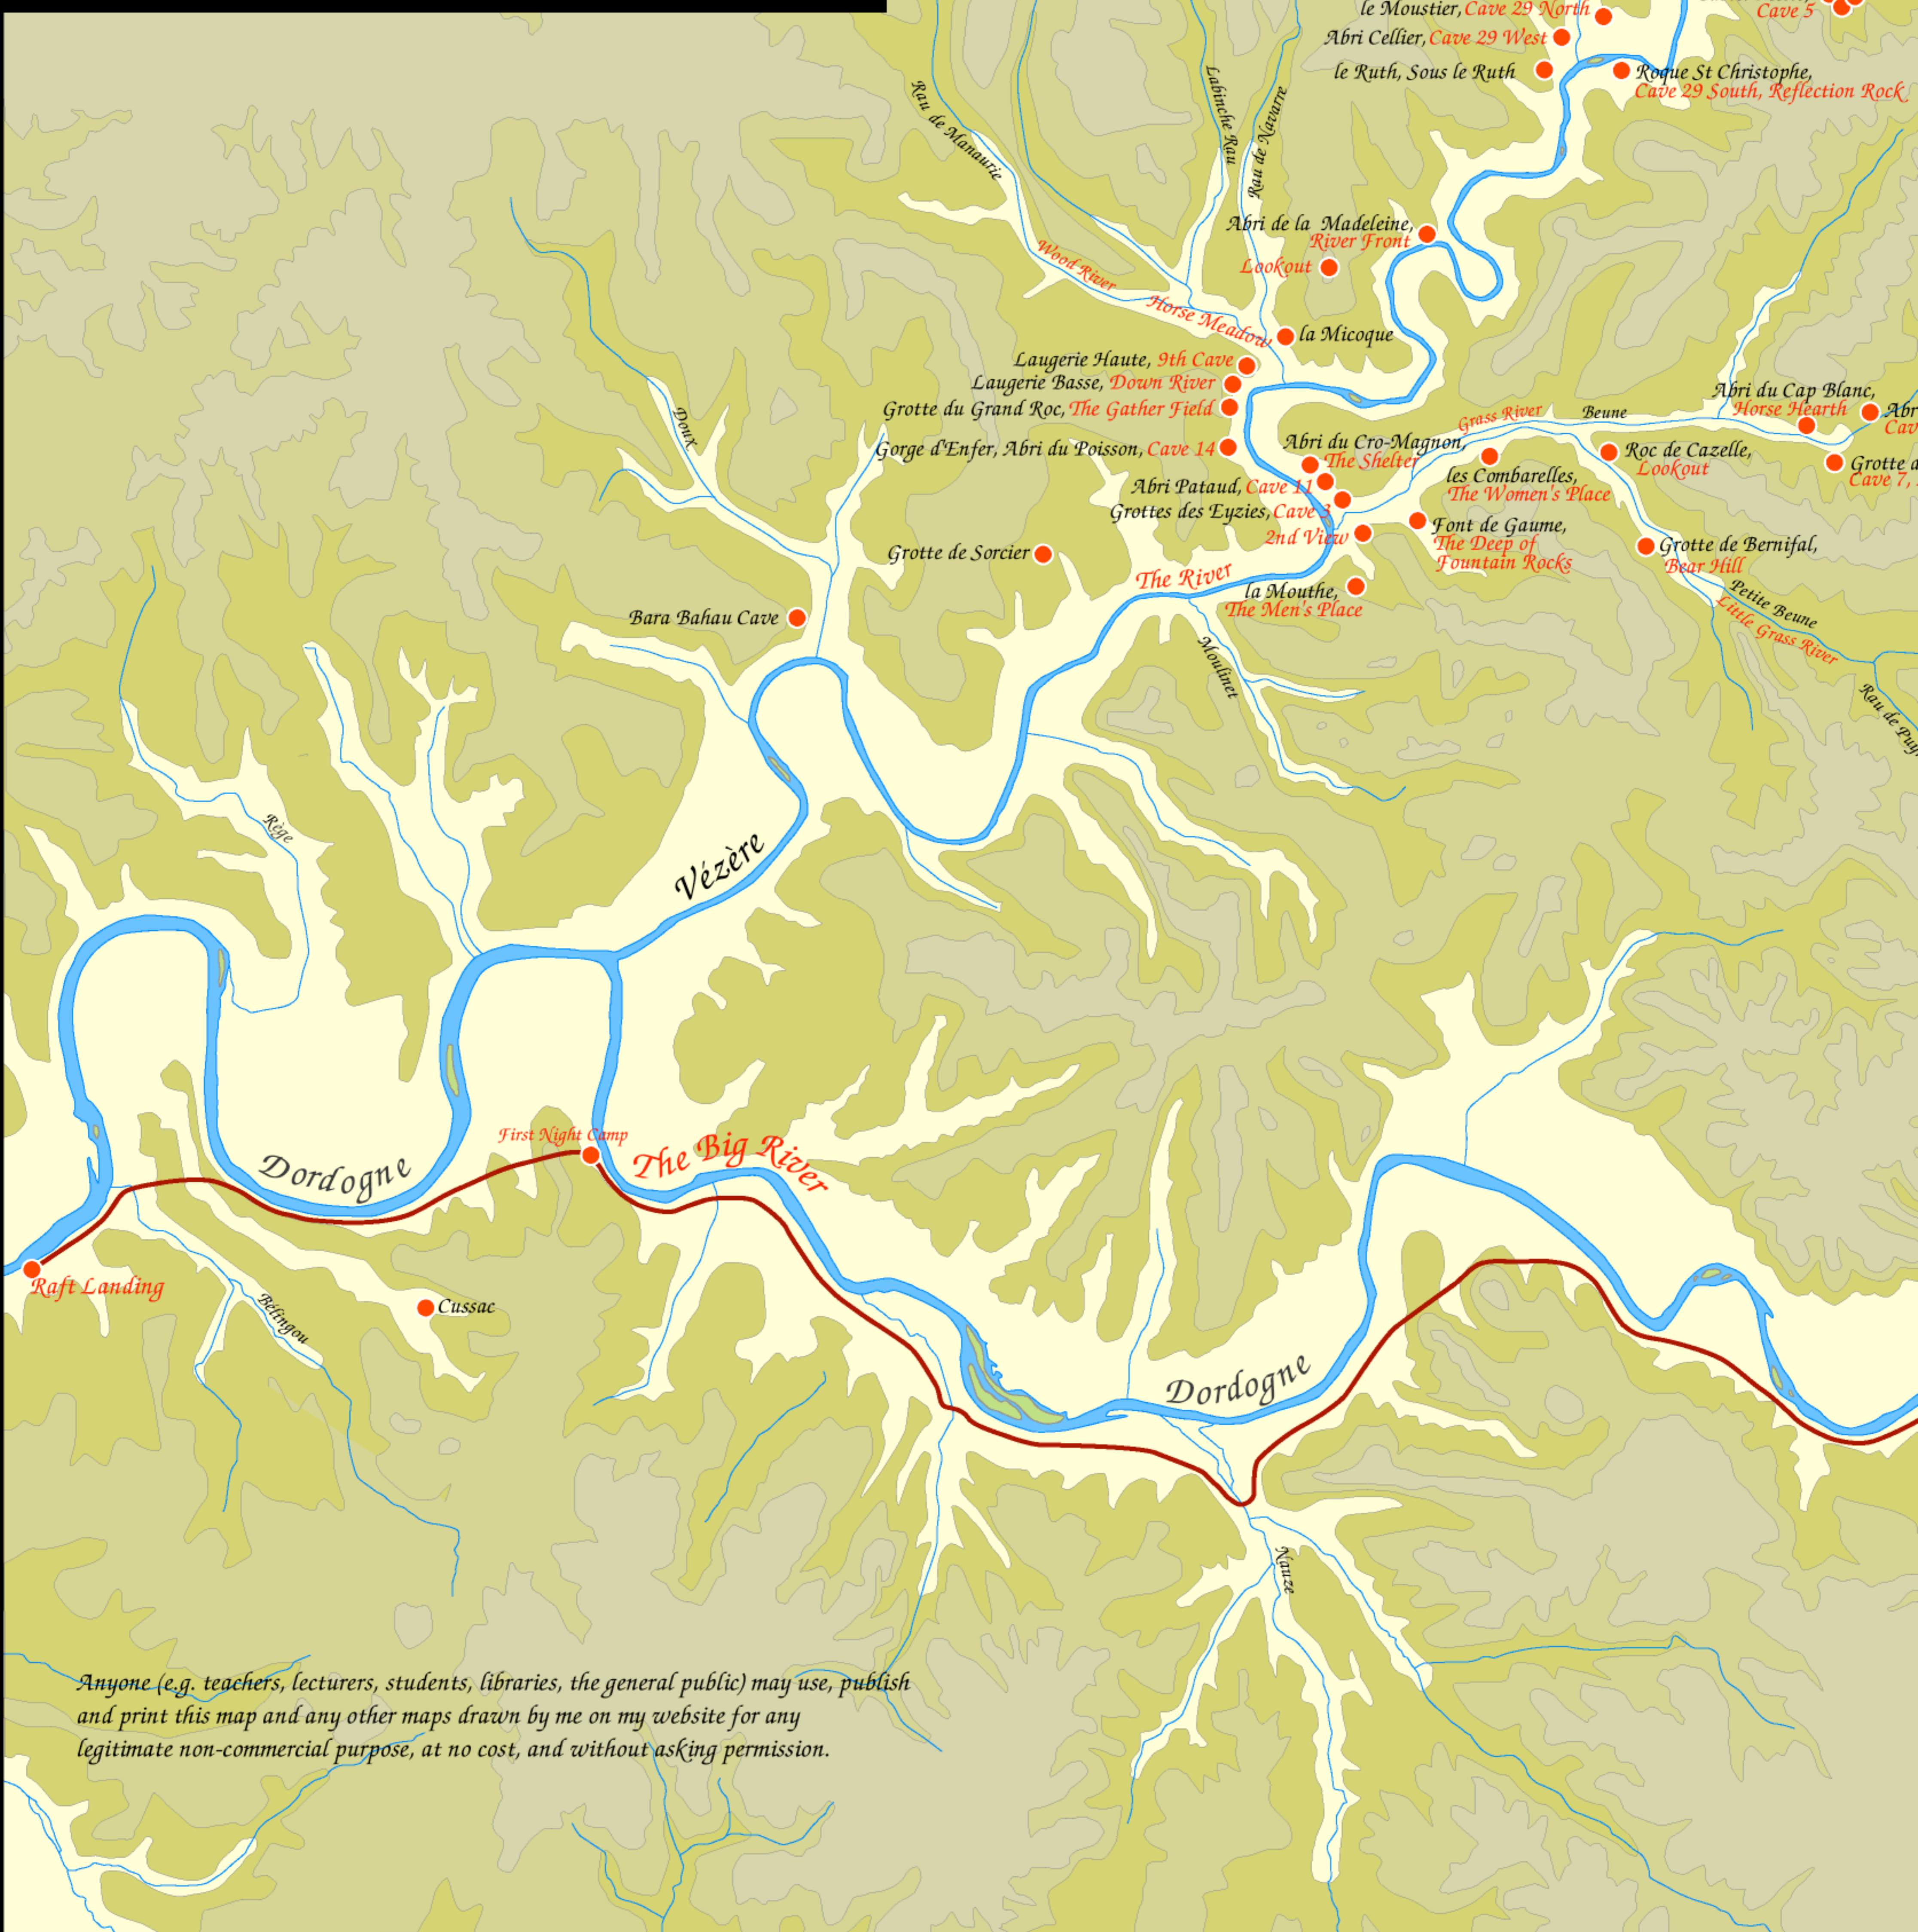

Land of Painted Caves Zelandonii Extended Area

© Don Hitchcock 2011 published on donsmaps.com
Version 2011/06/03

Anyone (e.g. teachers, lecturers, students, libraries, the general public) may use, publish and print this map and any other maps drawn by me on my website for any legitimate non-commercial purpose, at no cost, and without asking permission.